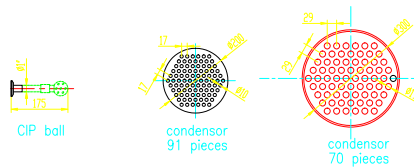

Specification

symbol	spec	connecting style	usage
N1	2"	Tri-clamp	outlet
N2	1"	NPT	inlet
N3	1"	NPT	hole
N4	3"	SMS	sight glass
N5	DN400	quick-opened	man hole
N6	2"	SMS	sight glass
N7	3"	SMS	sight glass
N8	1"	Tri-clamp	water inlet
N9	1"	Tri-clamp	water outlet
N10	2"	Tri-clamp	hole
N11	1"	Tri-clamp	CIP ball

NOTE: RED COLOUR IS COPPER

responsibility	sign	date	1000L Bain Marie distiller with Gin basket	quantity	
design				material	
drawing					
auditing					
check			proportion		